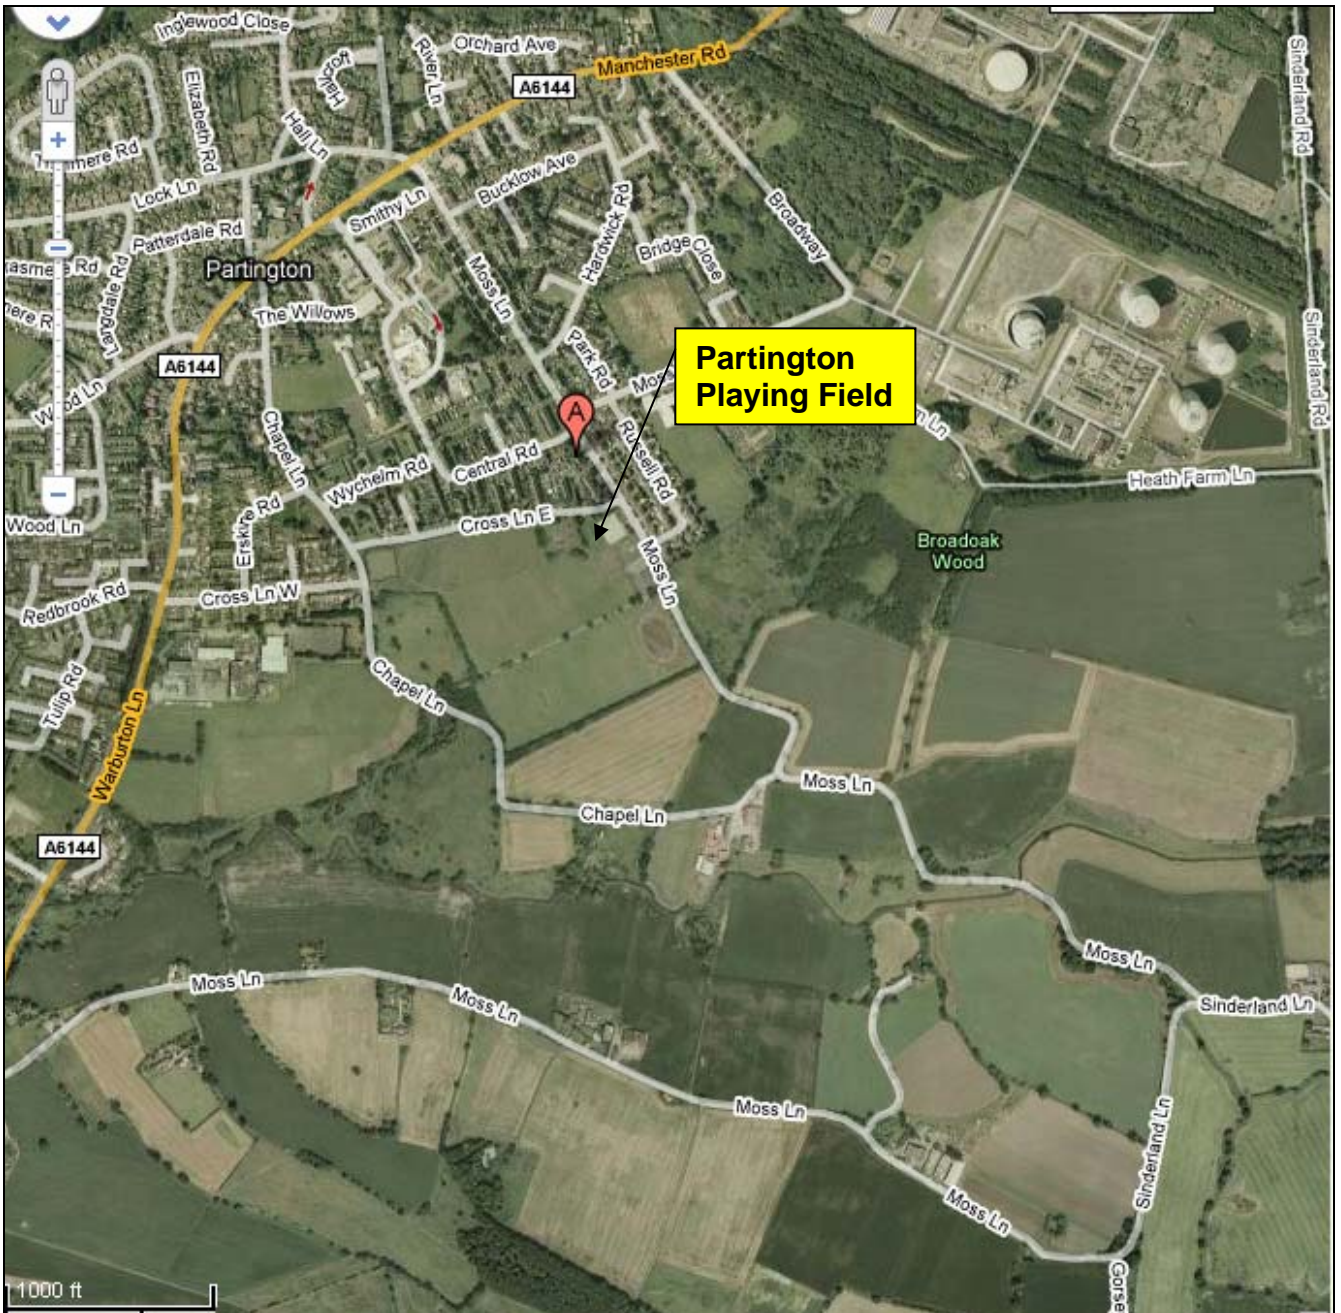

Partington Playing Field

Postal Code: M31 4FA

Directions: A56 to Altrincham, passing South Trafford College on right and Shell Station on left at next traffic light turn right into Sinderland Road. Continue along Sinderland Road and Sinderland Lane and onto Moss Lane in Partington.

Coming from Carrington along A6144 continue to Partington Town Centre and take right turn into Moss Lane.